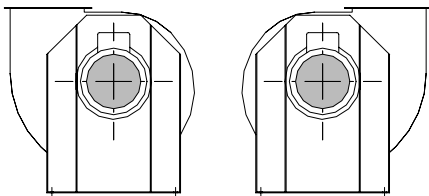

Radial Medium Pressure Ventilator CT300

Standard Models :

A0

A1

B0

B1

C0

C1