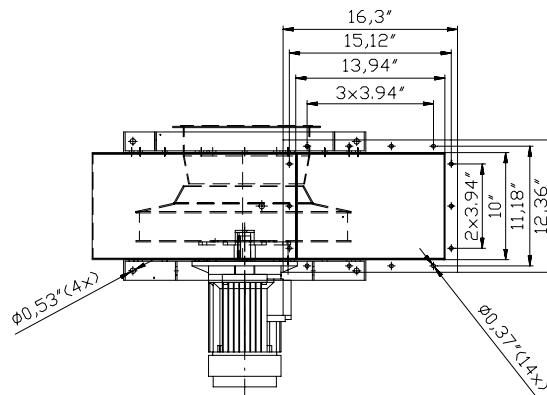

Radial Medium Pressure Ventilator CT300

Standard Models :

A0

A1

B0

B1

C0

C1

Model : CT300-A1

Typical Motors:

5.0 Hp – 1750 RPM

6.0 Hp – 1750 RPM

Total Weight:

± 300 lb

Radial Medium Pressure Ventilator CT300