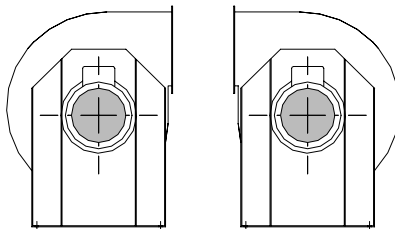

Radial Medium Pressure Ventilator CT300

Standard Models :

A0

A1

B0

B1

C0

C1