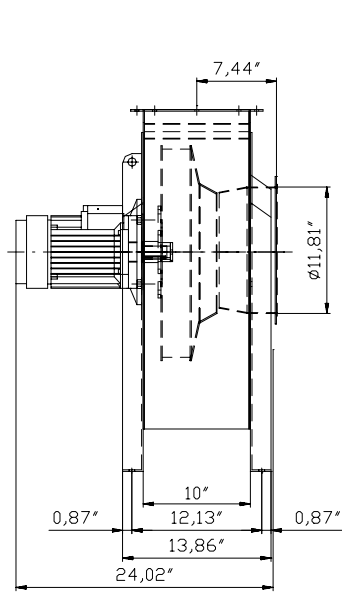

Radial Medium Pressure Ventilator CT300

Standard Models :

A0

A1

B0

B1

C0

C1

Model : CT300-A1

Typical Motors:

5.0 Hp – 1750 RPM

6.0 Hp – 1750 RPM

Total Weight:

± 300 lb

Radial Medium Pressure Ventilator CT300