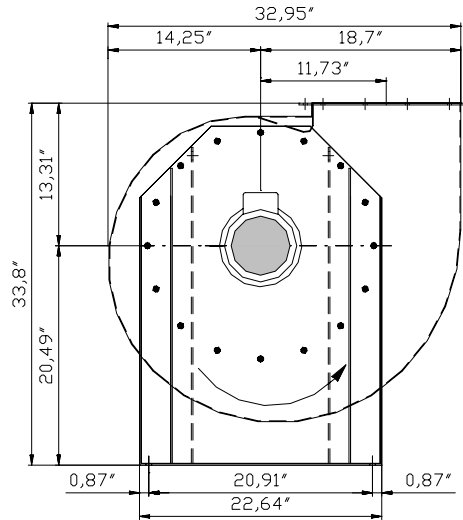

Radial Medium Pressure Ventilator CT300