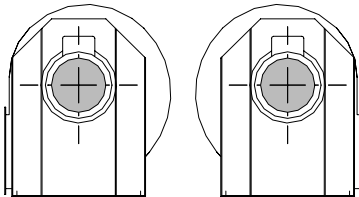

Radial Medium Pressure Ventilator CT300

Standard Models :

A0

A1

B0

B1

C0

C1